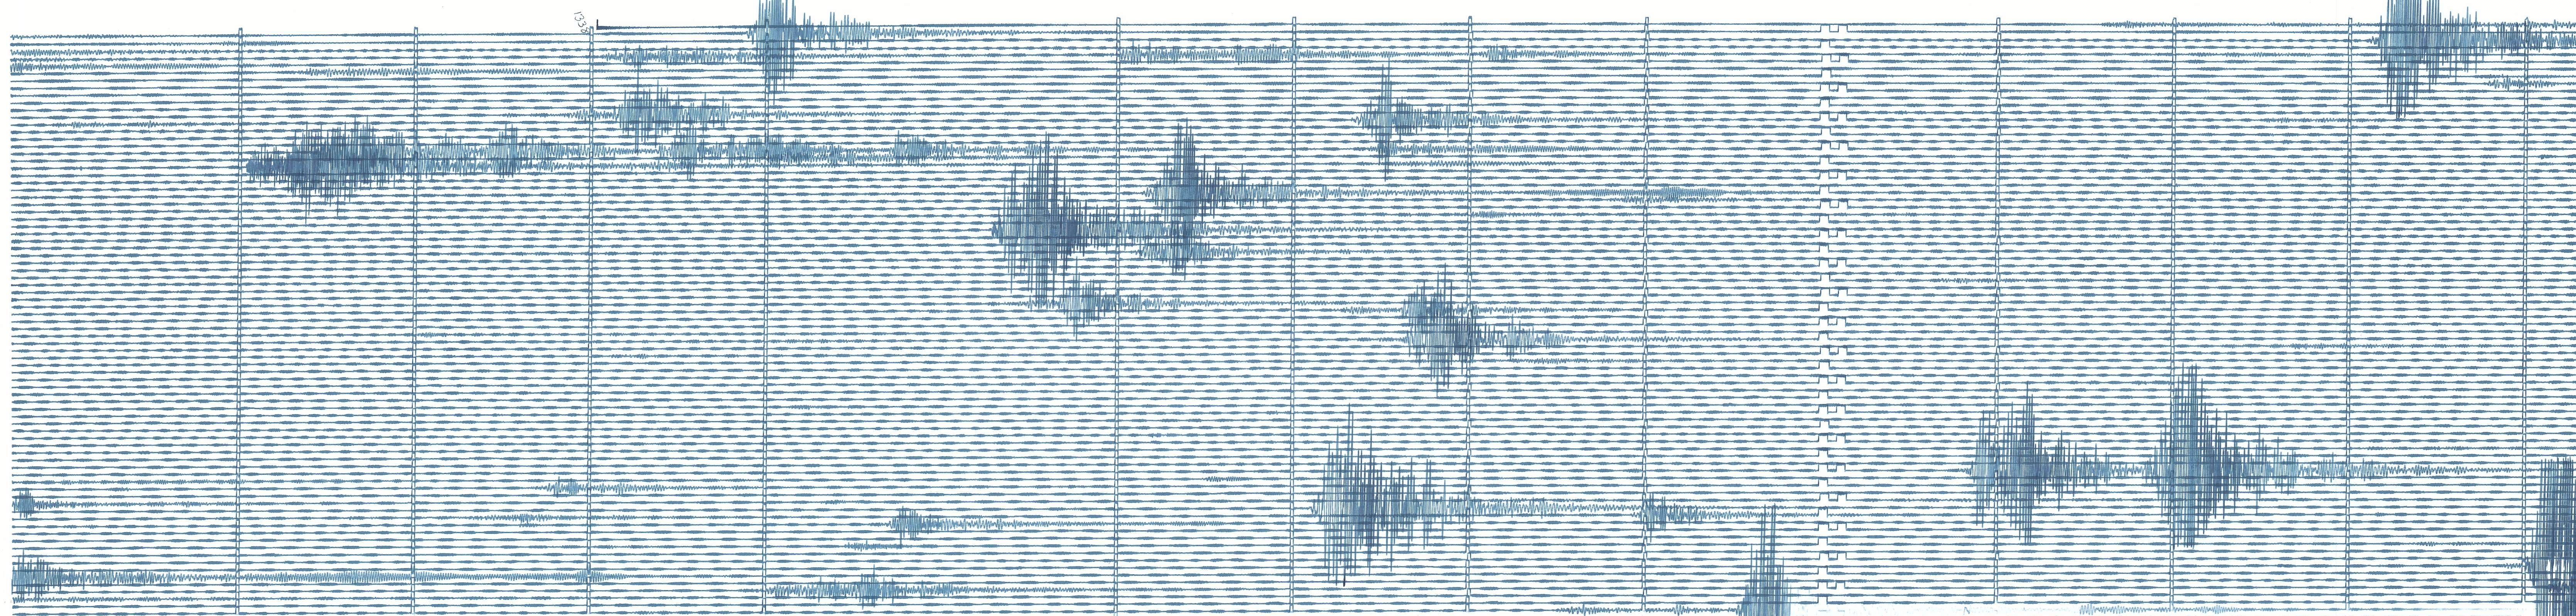

16953

ESTACION	PPMN	COMP	N-5	AMPL
EMERGEN	21/03/15	HORA	TOM	CORR
SALIDA	22/03/15	HORA	TOM	CORR
IS	TV	OBS		

1336