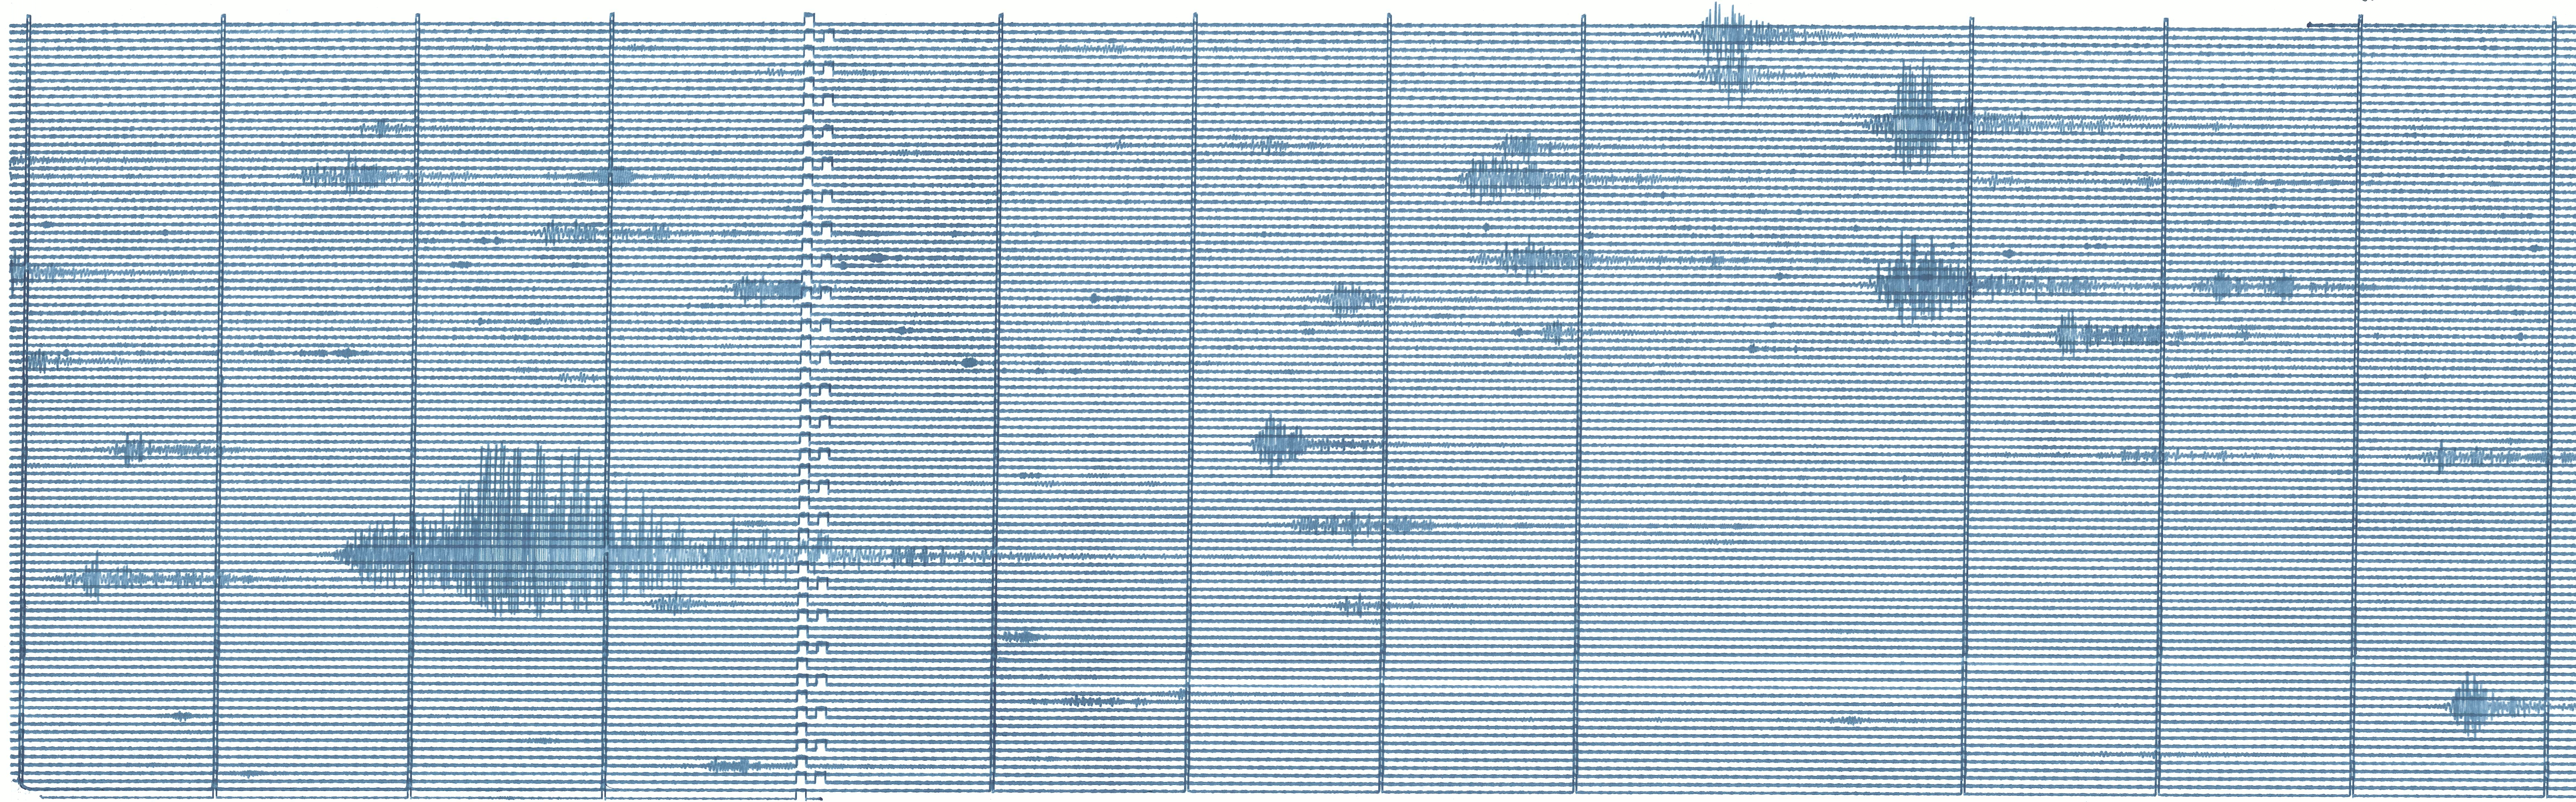

STATION PPME COMP E AMPL
ENTRADA 18/02/15 WORA TRM CORR
SALIDA 19/02/15 WORA TRM CORR
M. T. QUEVEDO

16610

12:23

12:29